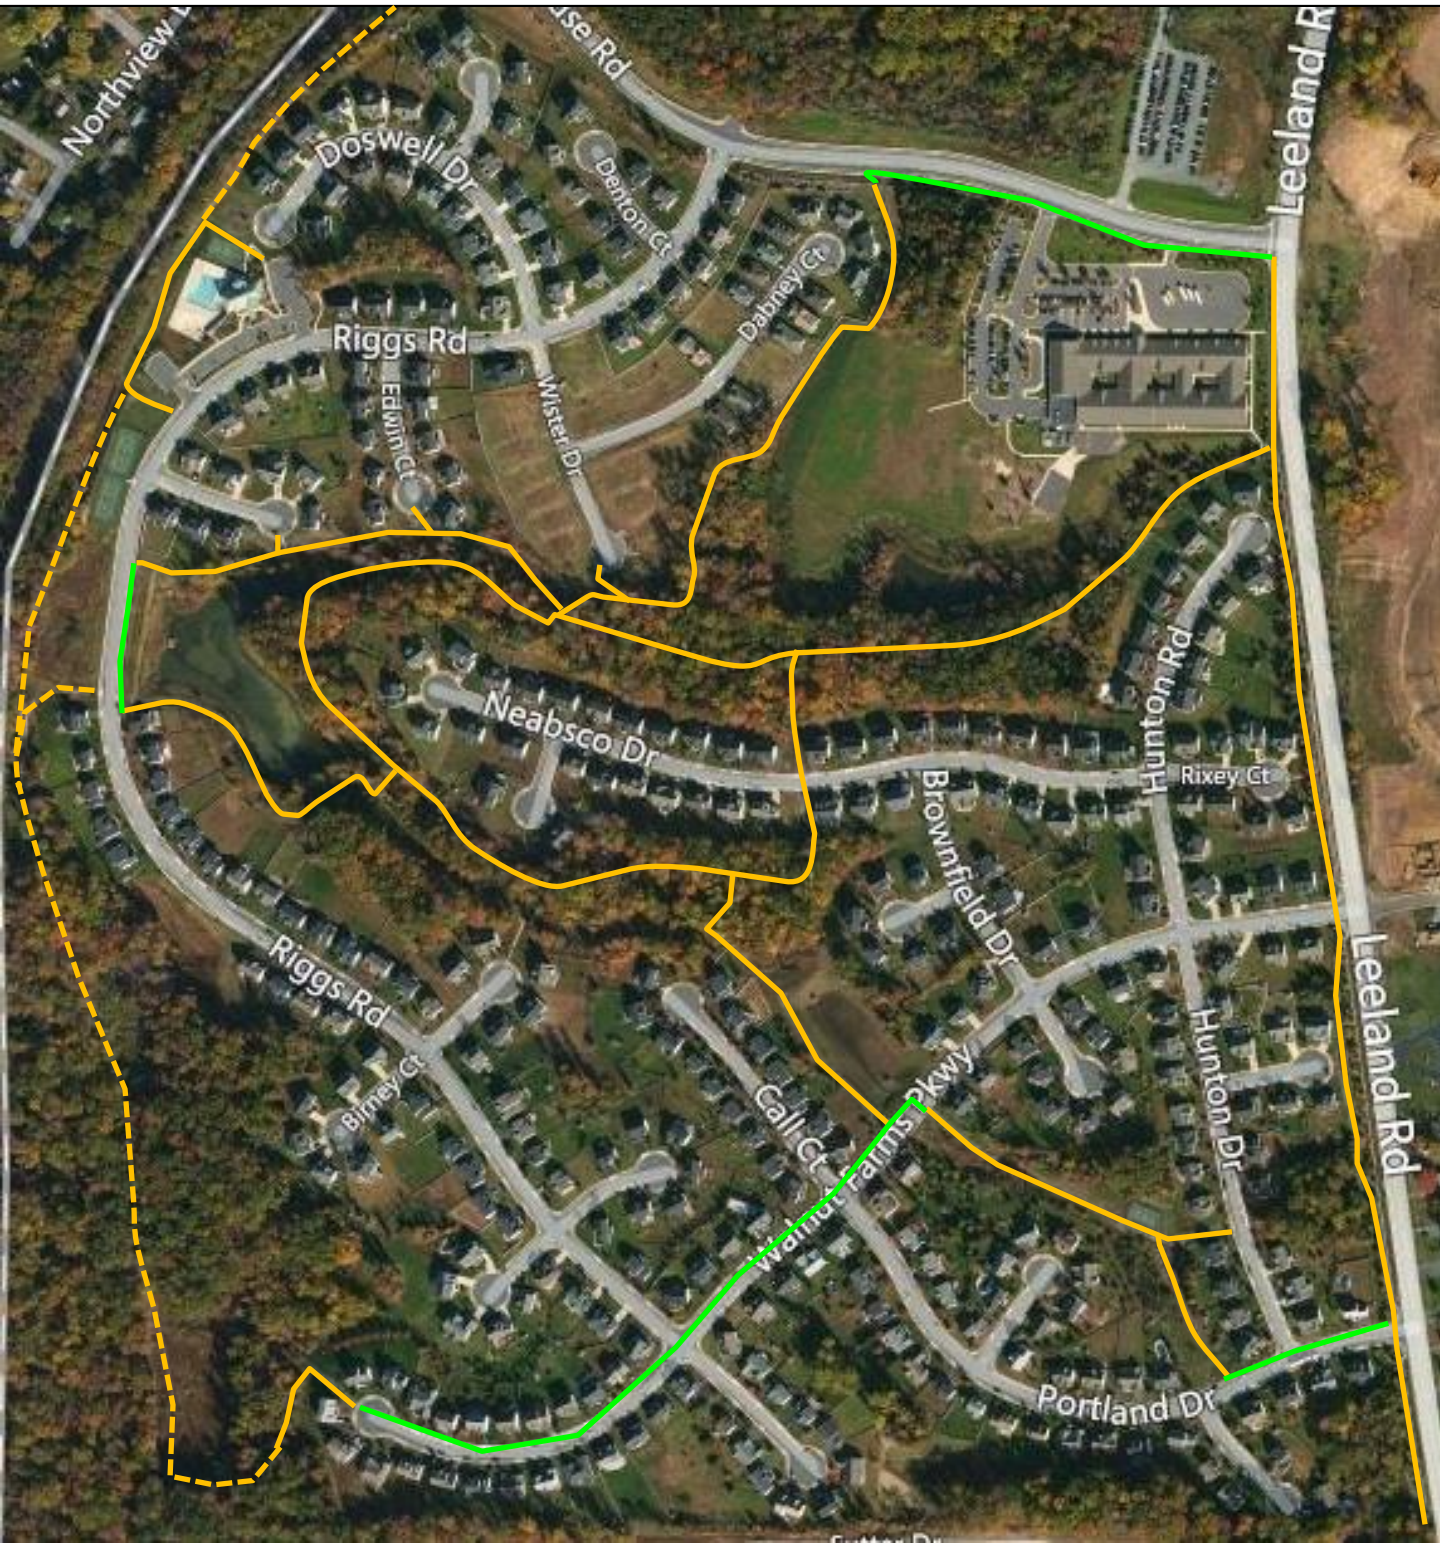

# Leeland Station walking path map

-  Paved path
-  Unpaved path
-  Sidewalk connectors

**Running Routes in Leeland Station**

- █ Conway Loop 0.93 mi
- █ Road Loop 2.03 mi
- █ Long Trail Loop 4.23 mi
- █ Neabsco Loop 0.63 mi
- █ (unpaved trail)

WEATHER HILLS